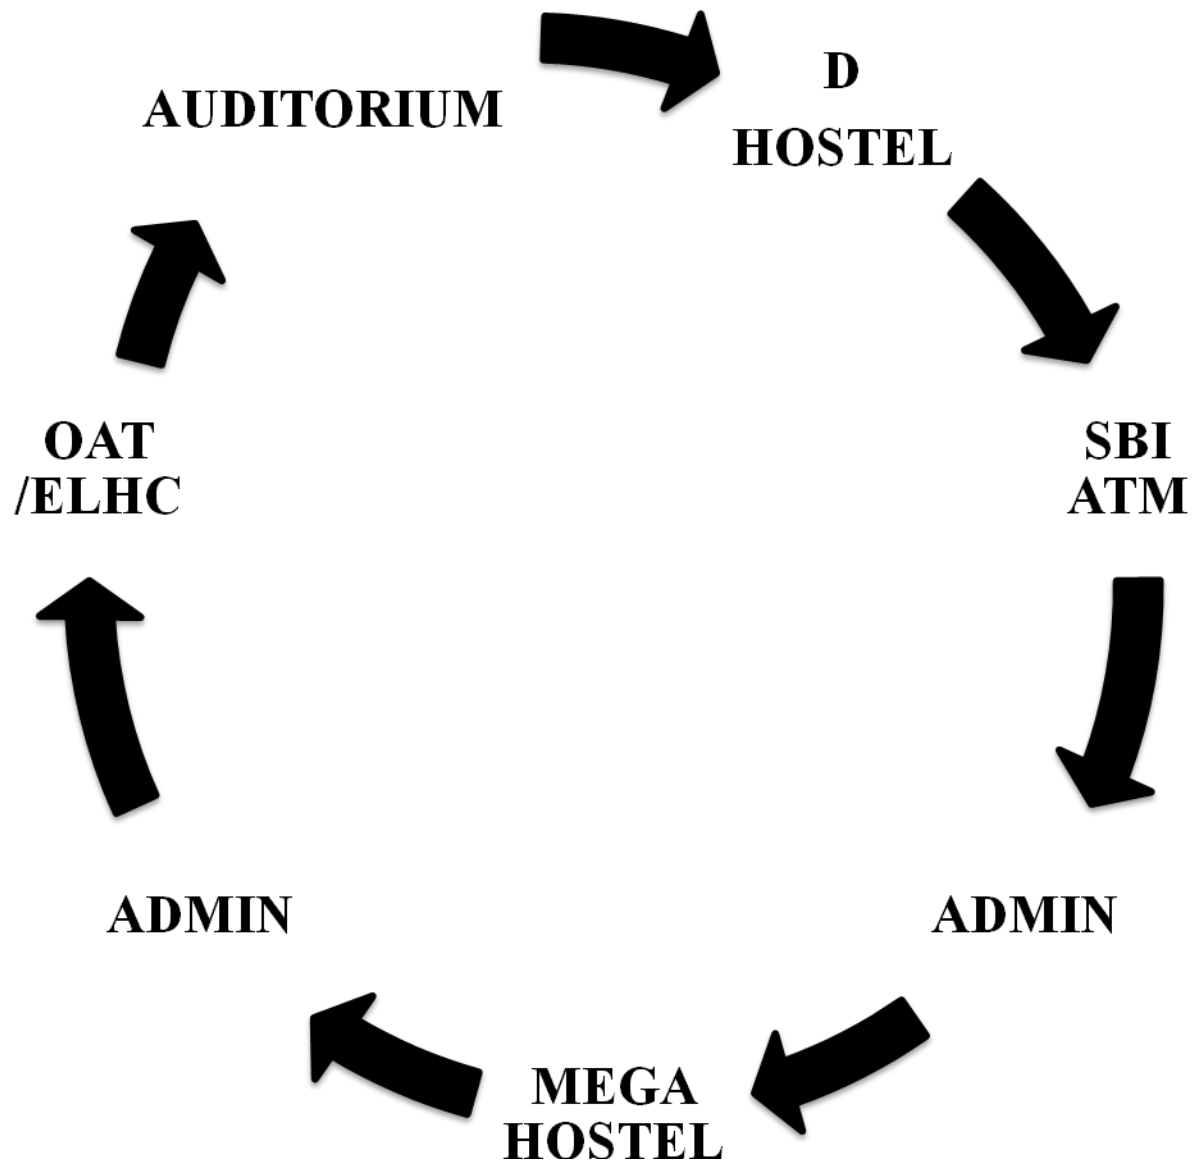

REVISED TIMING WITH EFFECT FROM

5-9-2017 (Tuesday)-New Contract for M/s Anjenaya Travels

Route No.1 (Round trip) Bus 1		Route No.2 Bus 2		
Mega Hostel - IH - Admin - OAT - Electrical M/C Lab Jn - Auditorium - D Hostel Jn-SBI ATM- Admin - IH - Mega Hostel		SOMS -Water tank jn - Guest House - LH- RMO - Admin – SBI ATM - Auditorium - East Campus Return by same route		
From Mega Hostel	Round trip	SOMS-East Campus	East Campus-SOMS	
From Mega Hostel		7:30:00 AM from SOMS	7.35 AM (Till SBI ATM, No stops in between including LH)	
7:45 AM		7:30 AM (From LH exclusive trip Till Auditorium) Bus 1	7.40 AM	
7.55AM		7:40 AM (From LH to SOMS and Audi) Bus 2	8:00 AM	
8.20AM		8.15 AM	8:30 AM	
8:45 AM		8.35 AM (From LH exclusive trip Till Audi) Bus 1	-	
10:00 AM		8:45 AM	9:00 AM	
11:00 AM		9:15 AM	9:30 AM	
11:15 AM		9:45 AM	10:05 AM	
12:10 AM		10:15 AM	10:30 AM	
12:25 AM		11:15 AM	11:30 AM	
12:40 PM		11:45 AM	12:15 PM	
12:55 PM		12:25 PM	12:35 PM	
1:35 PM	Mega Hostel - International Hostel - Admin - OAT - Electrical M/C Lab Jn - Auditorium - D Hostel Jn-SBI ATM- Admin - IH - Mega Hostel	12:45 PM	1:00 PM	
1:50 PM		1:15 PM	1:30 PM	
3:00 PM		1:45 PM	2:00 PM	
3:15 PM		3:15 PM	3:30 PM	
3:30 PM		3:45 PM	4:00 PM	
3:45 PM		4:15 PM	4.30 PM	
4:00 PM		4.45 PM	5.00 PM	
4:15 PM		5.15 PM	5.30 PM	
4.30 PM		Temporary halt at chanakya		
4.45 PM		8.30 PM- East Campus	8.40 PM- LH	
5.00 PM		8.50 PM East Campus	9.0 0 PM- LH	
5.15 PM		HALTS AT CHANAKYA		
5.30 PM				
HALTS AT CHANAKYA				

Note: New Timings against the earlier schedule

NITC

4.09.2017

Office of the Dean (SW)

ROUTE NO. 1

Mega Hostel – ELHC – D Hostel – Mega Hostel

ROUTE NO.2

SOMS ← **→** **EAST CAMPUS**